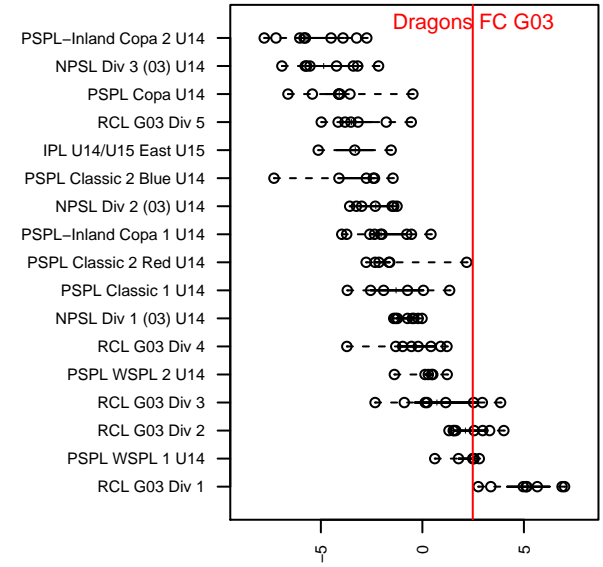

**attack and defense rating
relative to others at age
and all opponents in last 13 months**