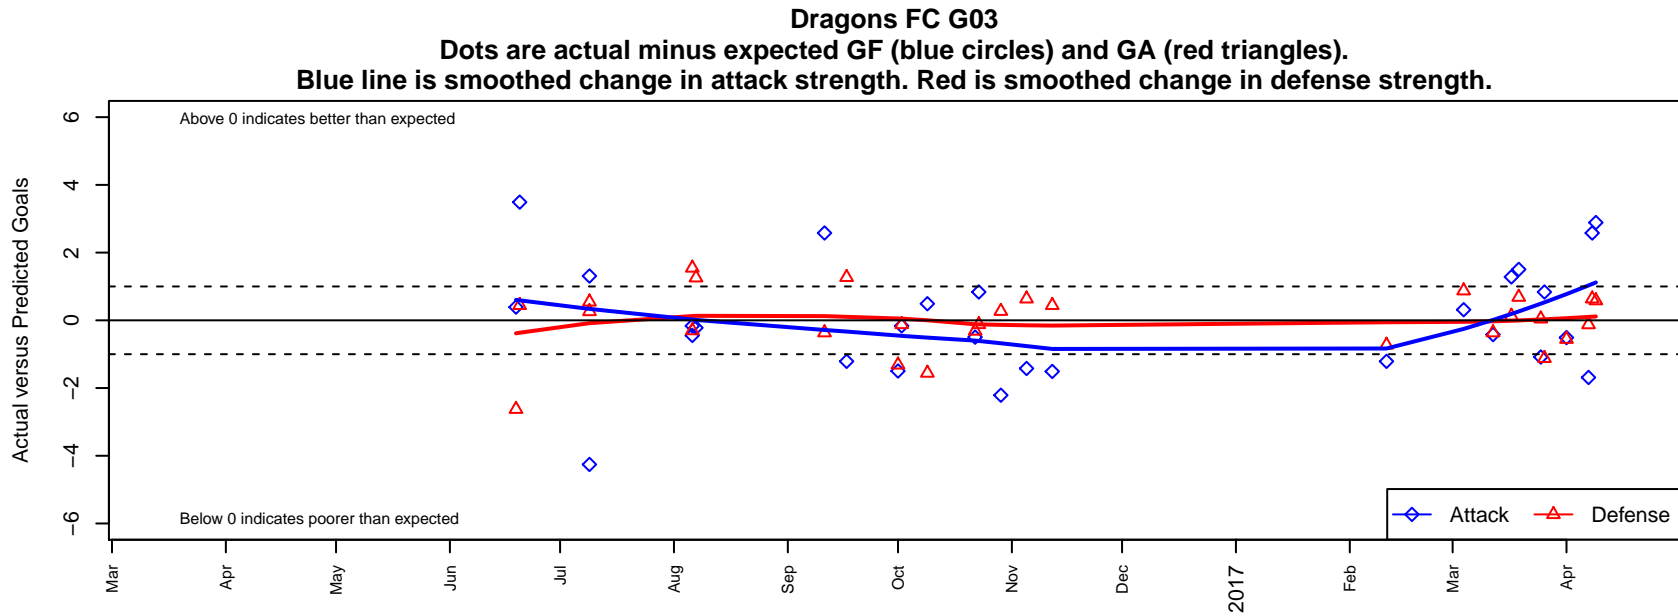

Dragons FC G03

Dragons FC
 Seattle, WA
 G03 total strength=1445
 attack=11.87 defense=7.39
 fall league = PSPL WSPL 1 U14
 spr league = Spr PSPL SuperLeague U14

alt names used:
 Dragons FC G03
 DRAGONS FC DRAGONS GU 03
 DRAGONS FC DRAGONS GU 03 (WA)
 DRAGONS FC GU 03 (WA)

Venues played:
 2016 US Club Regionals 2003
 2016 Gunners Invitational 2003 Gold
 2016 Surf Cup Black U14
 2016 PSPL WSPL 1 U14
 2016 Spr PSPL SuperLeague U14
 2016 WA Cup U14 Gold U14

**attack and defense variance (black dot)
relative to other teams
and top 10 in region**